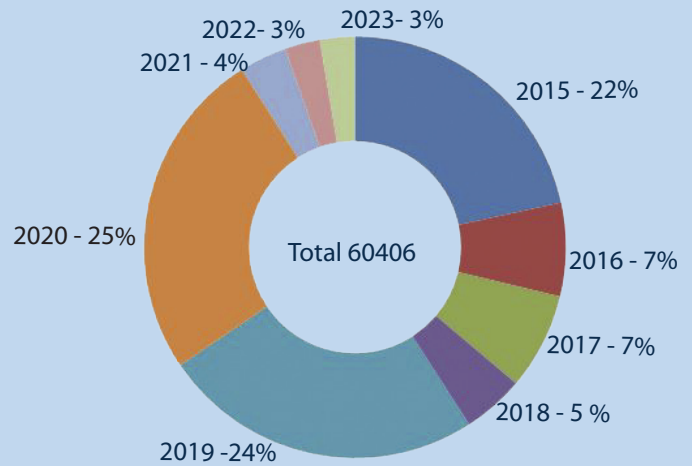

SEIZURE OF CONCH SHELLS

Sri Lanka Navy

SEIZURE OF CONCH SHELLS FROM 2015-2024

2024

- * 01 Incidents Reported
- * 03 Conch Shells Recovered
- * 03 Suspects Apprehended

AGE GROUP OF APPREHENDED SUSPECTS

No of persons

DISTRICTS TO WHICH THE SUSPECTS BELONG

AREA-WISE SEIZURE IN 2024

NATIONALITY OF SUSPECTS

FOREIGN
00

LOCAL
03

GENDER OF SUSPECTS

03

00