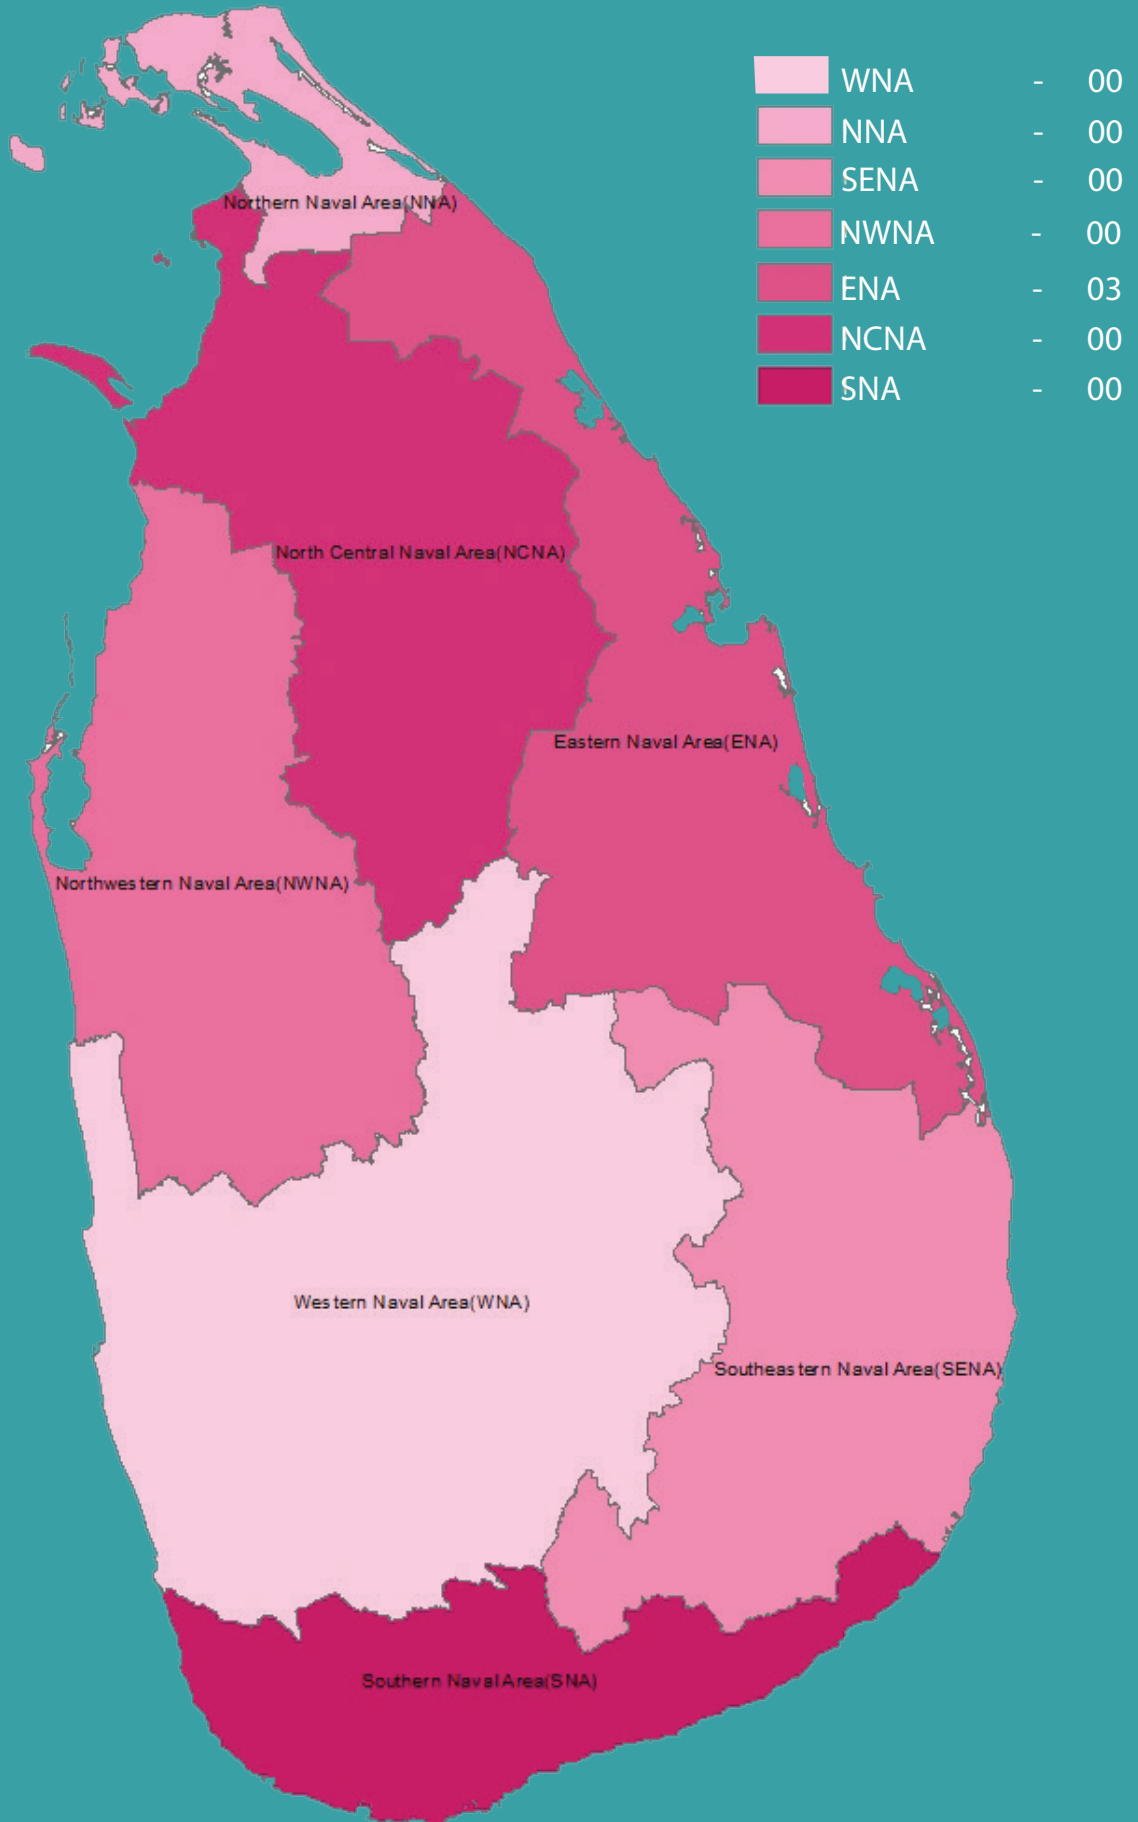

SEIZURE OF CONCH SHELLS

Sri Lanka Navy

SEIZURE OF CONCH SHELLS FROM 2015-2024

2024

- * 01 Incidents Reported
- * 03 Conch Shells Recovered
- * 03 Suspects Apprehended

AGE GROUP OF APPREHENDED SUSPECTS

No of persons

DISTRICTS TO WHICH THE SUSPECTS BELONG

AREA-WISE SEIZURE IN 2024

NATIONALITY OF SUSPECTS

FOREIGN
00

LOCAL
03

GENDER OF SUSPECTS

03

00

VEHICLE/VESSEL SEIZED

00

00

00

00

WHERE THE INCIDENTS REPORTED

Land

01

Beach

00

Sea

00