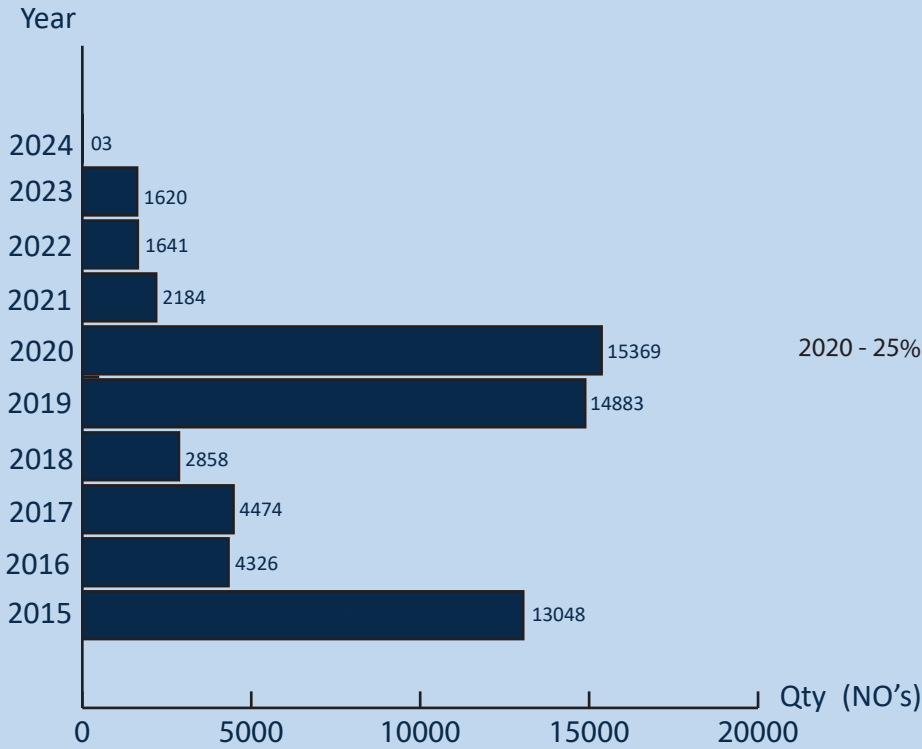

SEIZURE OF CONCH SHELLS

Sri Lanka Navy

SEIZURE OF CONCH SHELLS FROM 2015-2024

2024

- * 01 Incidents Reported
- * 03 Conch Shells Recovered
- * 03 Suspects Apprehended

AGE GROUP OF APPREHENDED SUSPECTS

No of persons

DISTRICTS TO WHICH THE SUSPECTS BELONG

AREA-WISE SEIZURE IN 2024

NATIONALITY OF SUSPECTS

FOREIGN
00

LOCAL
03

GENDER OF SUSPECTS

03

00