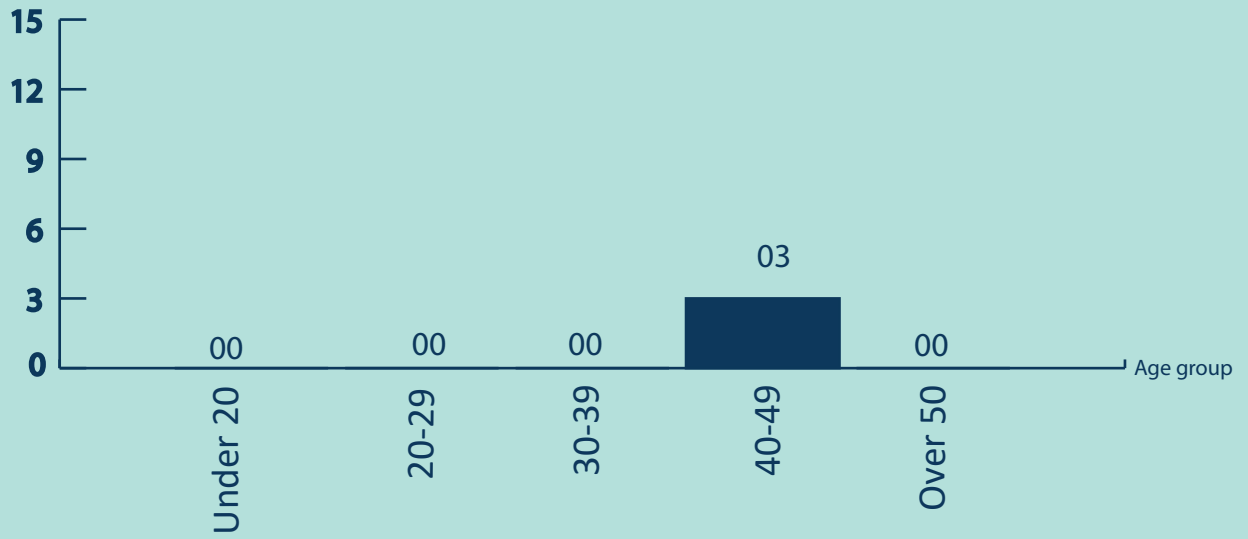

SEIZURE OF CONCH SHELLS

Sri Lanka Navy

SEIZURE OF CONCH SHELLS FROM 2015-2024

2024

- * 01 Incidents Reported
- * 03 Conch Shells Recovered
- * 03 Suspects Apprehended

AGE GROUP OF APPREHENDED SUSPECTS

No of persons

DISTRICTS TO WHICH THE SUSPECTS BELONG

AREA-WISE SEIZURE IN 2024

NATIONALITY OF SUSPECTS

FOREIGN
00

LOCAL
03

GENDER OF SUSPECTS

03

00