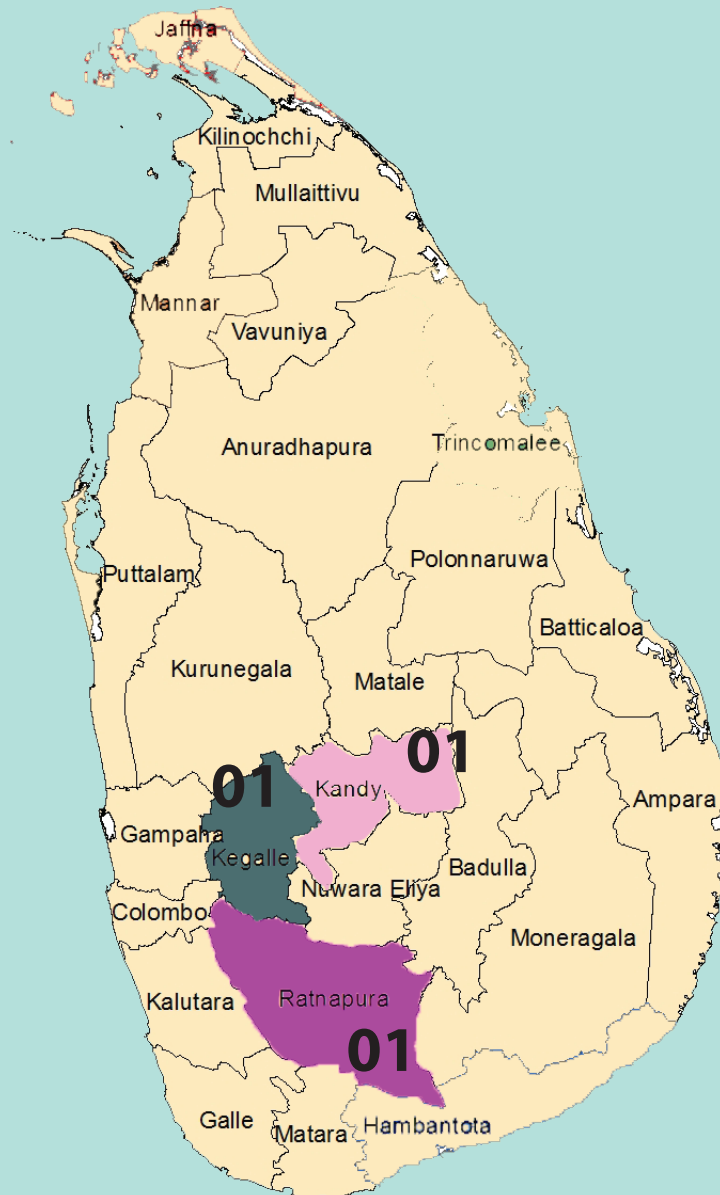

SEIZURE OF CONCH SHELLS

Sri Lanka Navy

SEIZURE OF CONCH SHELLS FROM 2015-2024

2024

- * 01 Incidents Reported
- * 03 Conch Shells Recovered
- * 03 Suspects Apprehended

AGE GROUP OF APPREHENDED SUSPECTS

No of persons

DISTRICTS TO WHICH THE SUSPECTS BELONG

AREA-WISE SEIZURE IN 2024

NATIONALITY OF SUSPECTS

FOREIGN
00

LOCAL
03

GENDER OF SUSPECTS

03

00

VEHICLE/VESSEL SEIZED

00

00

00

00

WHERE THE INCIDENTS REPORTED

Land

01

Beach

00

Sea

00