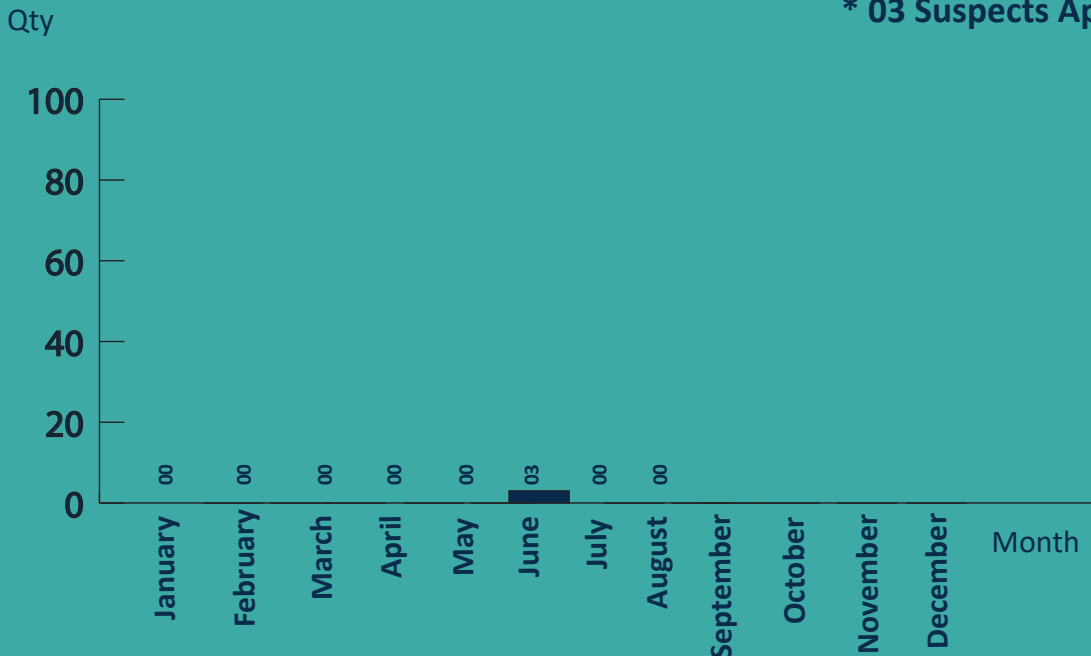

SEIZURE OF CONCH SHELLS

Sri Lanka Navy

SEIZURE OF CONCH SHELLS FROM 2015-2024

2024

- * 01 Incidents Reported
- * 03 Conch Shells Recovered
- * 03 Suspects Apprehended

AGE GROUP OF APPREHENDED SUSPECTS

No of persons

DISTRICTS TO WHICH THE SUSPECTS BELONG

AREA-WISE SEIZURE IN 2024

NATIONALITY OF SUSPECTS

FOREIGN
00

LOCAL
03

GENDER OF SUSPECTS

03

00